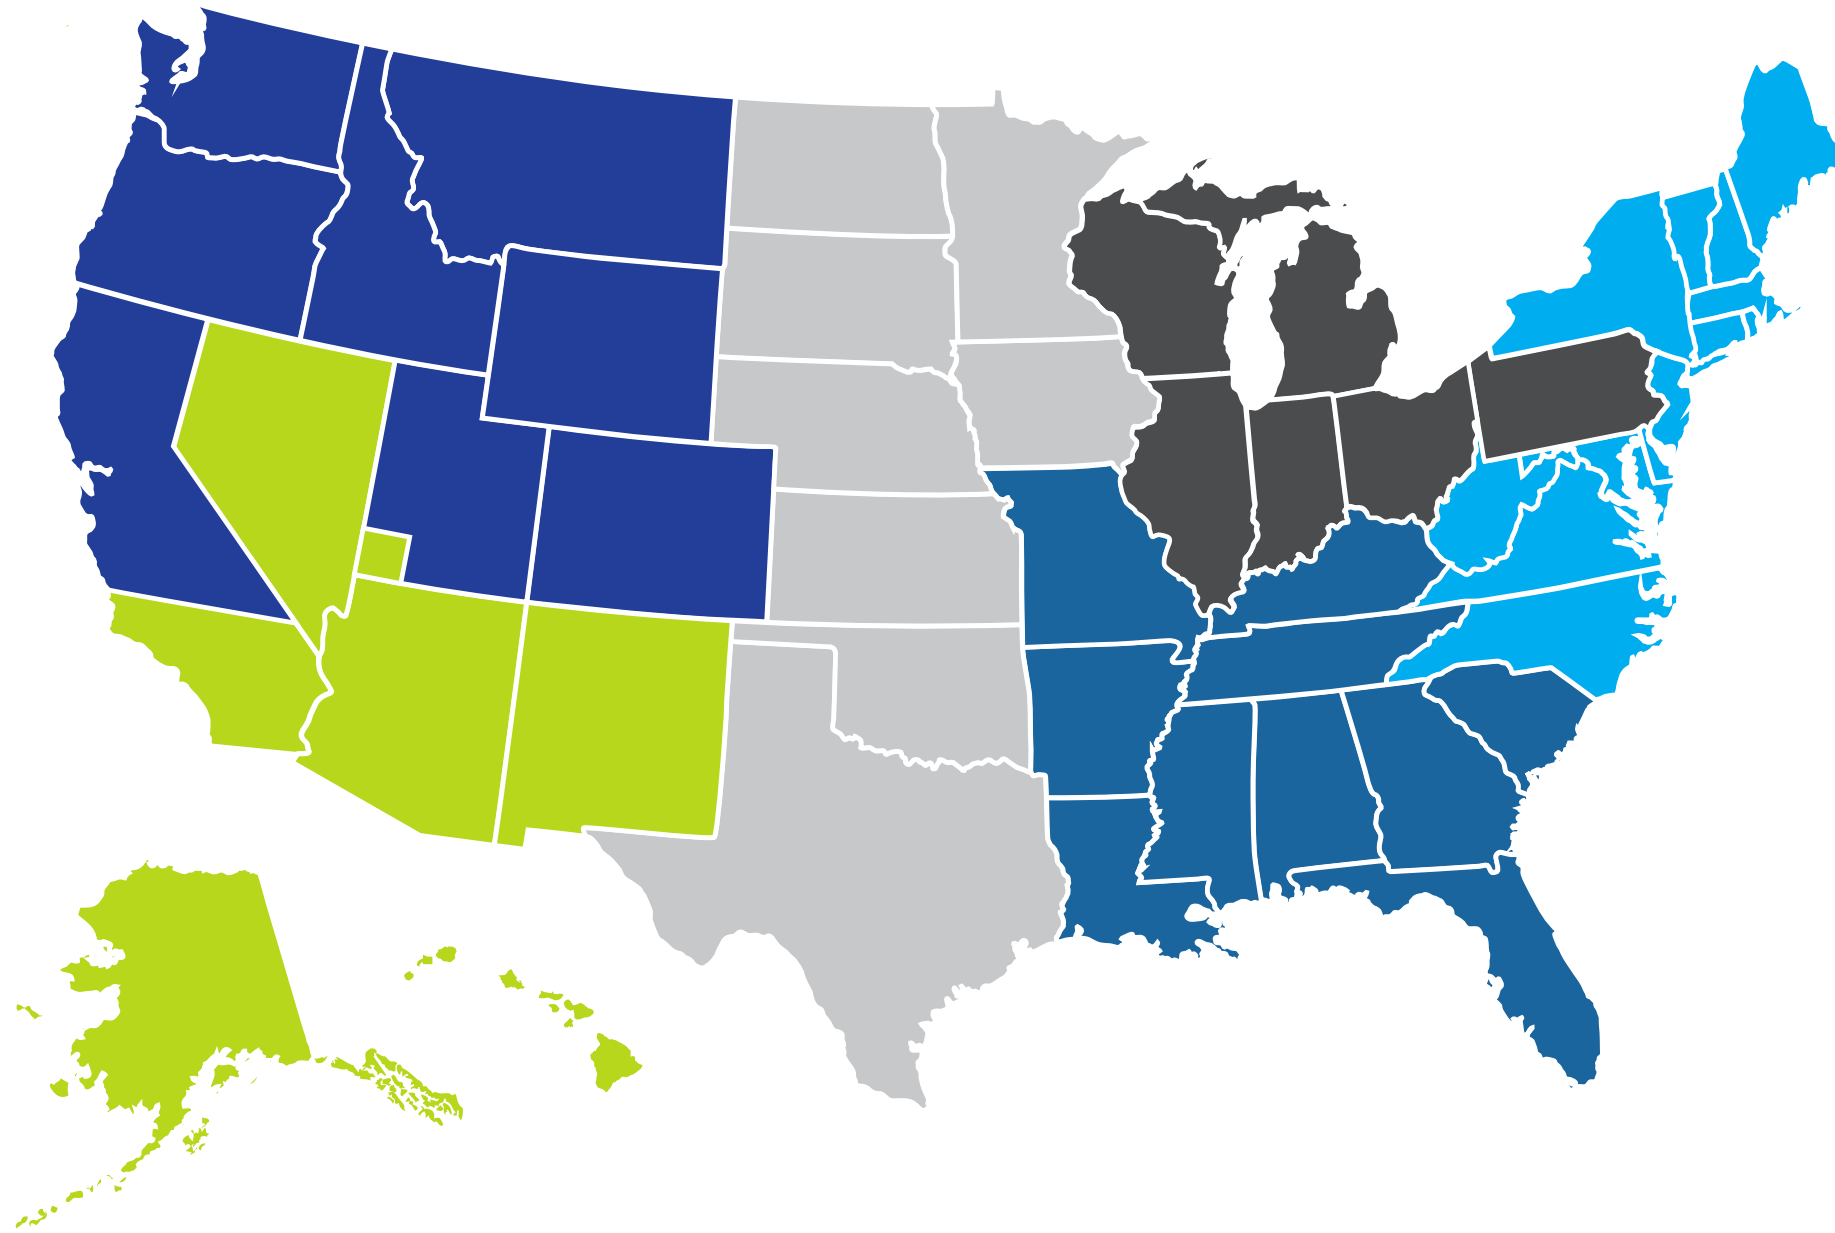

Internal Strategic Consultant Team

West Territory	AK, CA, HI, ID, NV, OR, WA
Tyler Hansen	402.896.7268 tyler.hansen@orion.com
Central Territory	AZ, CO, ID, KS, ND, NE, NM, OK, SD, TX, UT, WY
Morgan Mithlo	402.973.7666 morgan.mithlo@orion.com
Great Lakes Territory	IA, IL, IN, OH, MI, MN, WI
Valerie Koehler	402.896.7365 valerie.koehler@orion.com
Southeast Territory	AL, AR, DE, FL, GA, KY, LA, MD, MO, MS, NC, SC, TN, VA, WV
Shawn Edie	402.896.7753 shawn.edie@orion.com
Northeast Territory	CT, MA, ME, NH, NJ, NY, PA, RI, VT
Corey Birunas	402.896.7681 corey.birunas@orion.com
Manager, Strategic Consultants	
Jacob Danielson	402.896.7735 jacob.danielson@orion.com

External Strategic Consultant Team

Northwest Territory	NO. CA, CO, ID, NV, OR, UT, WA, WY
Eric Sanders	402.896.7174 eric.sanders@orion.com
Southwest Territory	AK, AZ, SO. CA, HI, NM, NV
Natalie James	810.923.9714 natalie.james@orion.com
Central Territory	IA, KS, MN, ND, NE, OK, SD, TX,
Mark Leonard	402.896.7295 mark.leonard@orion.com
Great Lakes Territory	IL, IN, OH, MI, PA, WI
Andrew Glaser	402.896.7840 andrew.glaser@orion.com
Southeast Territory	AL, AR, FL, GA, KY, LA, MO, MS, SC, TN,
Ellen Murphy	402.896.7534 ellen.murphy@orion.com
Northeast Territory	CT, DE, MA, MD, ME, NC, NH, NJ, NY, RI, VA, VT, WV
Tricia Drexel	402.896.7067 tricia.drexel@orion.com
SVP, Technology Consulting and Implementation	
Greg Menefee	402.896.7226 greg.menefee@orion.com